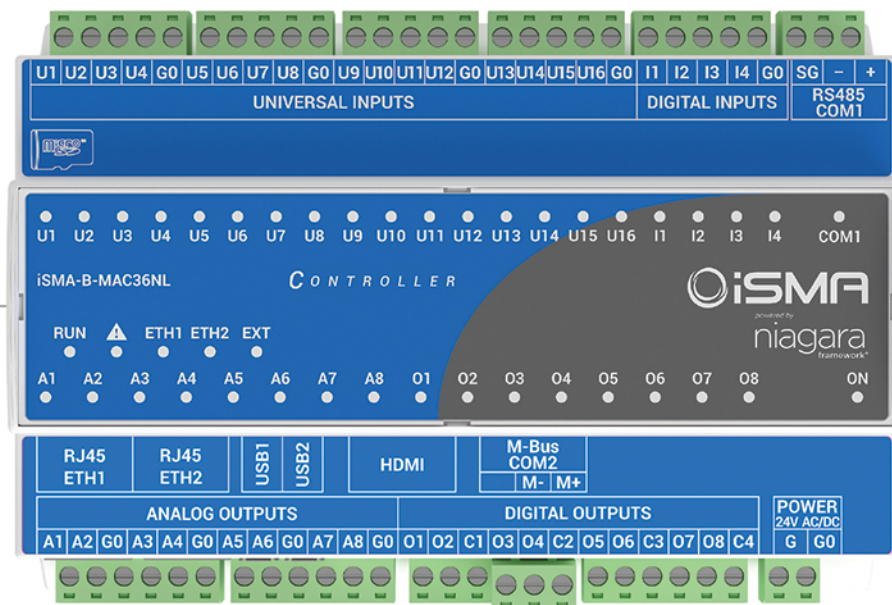

iSMA-B-MAC36NL

Scalable solution for small and medium-sized buildings for comprehensive control, process visualization and energy management

Hybrid IoT Controller powered by Niagara

www.ismacontrolli.com

BUILDING
TAKE CONTROL OVER YOUR

iSMA-B-MAC36NL

Master Application Controller

Operability

Just one powerful controller with 36 I/O onboard for monitoring and control, trends, alarms, HTML5 visualization, and ability to integrate all the protocols that exist in the commercial buildings.

iSMA-B-MAC36NL

EVERYTHING UNDER CONTROL

- ◆ **All-in-one-integration**
Achieve maximum efficiency and comfort of the building while reducing the energy cost to minimum thanks to connecting HVAC, metering, lighting, comfort and energy management into one common platform.
- ◆ **Visualization Efficiency**
Access and control HTML5 visualization locally, with onboard HDMI output and 2 USB ports with touch and mouse support, or globally thanks to IP connectivity.
- ◆ **Expandable**
36 onboard inputs and outputs can be easily expanded by series of iSMA I/O Modules by IP or RS485 interface, enabling expanding the controller capabilities at the same time of installation or in the future.
- ◆ **Scalable**
It is all about the scale! Implement BMS into the small and medium-sized buildings that thought they can't afford the BMS.