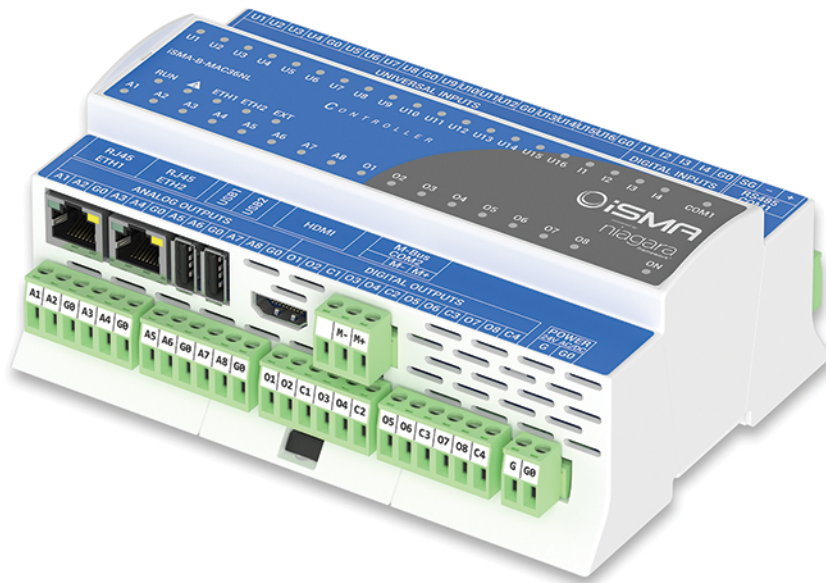

iSMA-B-MAC36NL

Scalable solution for small and medium-sized buildings for comprehensive control, process visualization and energy management

Hybrid IoT Controller powered by Niagara

www.ismacontrolli.com

BUILDING
TAKE CONTROL OVER YOUR

iSMA-B-MAC36NL

Master Application Controller

Operability

Just one powerful controller with 36 I/O onboard for monitoring and control, trends, alarms, HTML5 visualization, and ability to integrate all the protocols that exist in the commercial buildings.

iSMA-B-MAC36NL

EVERYTHING UNDER CONTROL

- ◆ **All-in-one-integration**
Achieve maximum efficiency and comfort of the building while reducing the energy cost to minimum thanks to connecting HVAC, metering, lighting, comfort and energy management into one common platform.
- ◆ **Visualization Efficiency**
Access and control HTML5 visualization locally, with onboard HDMI output and 2 USB ports with touch and mouse support, or globally thanks to IP connectivity.
- ◆ **Expandable**
36 onboard inputs and outputs can be easily expanded by series of iSMA I/O Modules by IP or RS485 interface, enabling expanding the controller capabilities at the same time of installation or in the future.
- ◆ **Scalable**
It is all about the scale! Implement BMS into the small and medium-sized buildings that thought they can't afford the BMS.