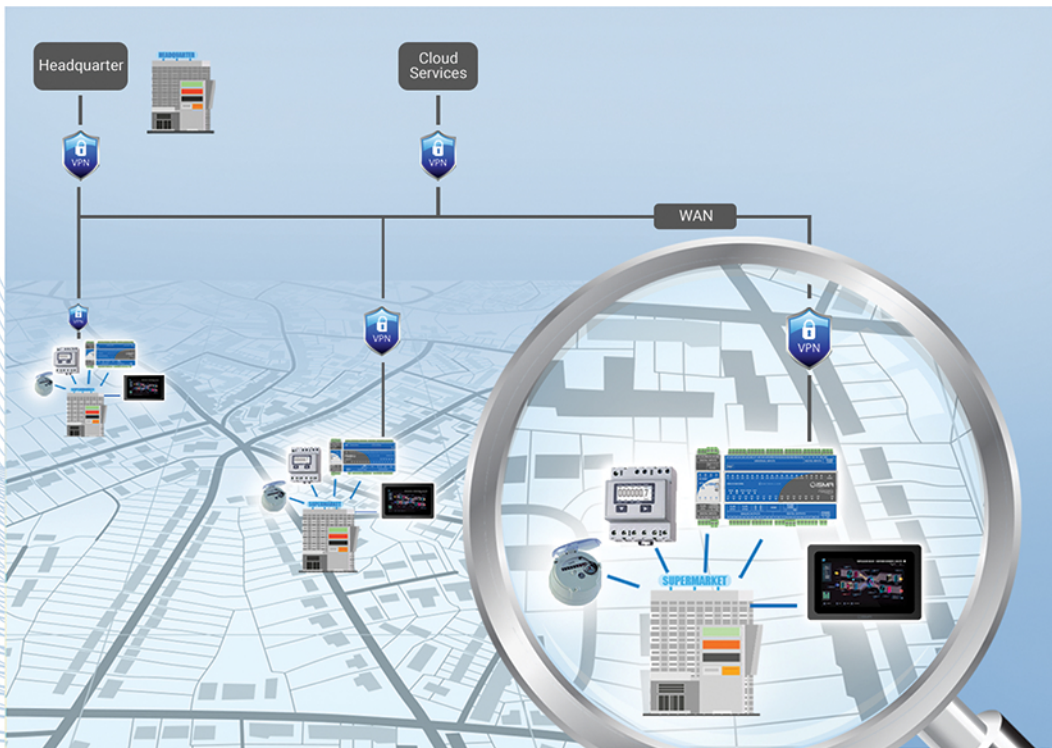

BUILDING
TAKE CONTROL OVER YOUR

iSMA-B-MAC36NL

Master Application Controller

Operability

Just one powerful controller with 36 I/O onboard for monitoring and control, trends, alarms, HTML5 visualization, and ability to integrate all the protocols that exist in the commercial buildings.

Safety and Security

Secure IT and OT systems thanks to SSL connectivity, two separated Ethernet ports with certifications, and IT compliance.

Reduced Energy Cost

Reduced Energy cost and at the same time improved performance of the building.

iSMA-B-MAC36NL

EVERYTHING UNDER CONTROL

- ◆ **All-in-one-integration**
Achieve maximum efficiency and comfort of the building while reducing the energy cost to minimum thanks to connecting HVAC, metering, lighting, comfort and energy management into one common platform.
- ◆ **Visualization Efficiency**
Access and control HTML5 visualization locally, with onboard HDMI output and 2 USB ports with touch and mouse support, or globally thanks to IP connectivity.
- ◆ **Expandable**
36 onboard inputs and outputs can be easily expanded by series of iSMA I/O Modules by IP or RS485 interface, enabling expanding the controller capabilities at the same time of installation or in the future.
- ◆ **Scalable**
It is all about the scale! Implement BMS into the small and medium-sized buildings that thought they can't afford the BMS.

MULTI-SITE SOLUTION WITH GLOBAL ACCESS

Complex solution...

Provide control, data logging, alarming, scheduling, integration, and visualization. Choose whether you control your building remotely through the browser using a secured connection or locally with a screen connected directly to the controller through the HDMI port.