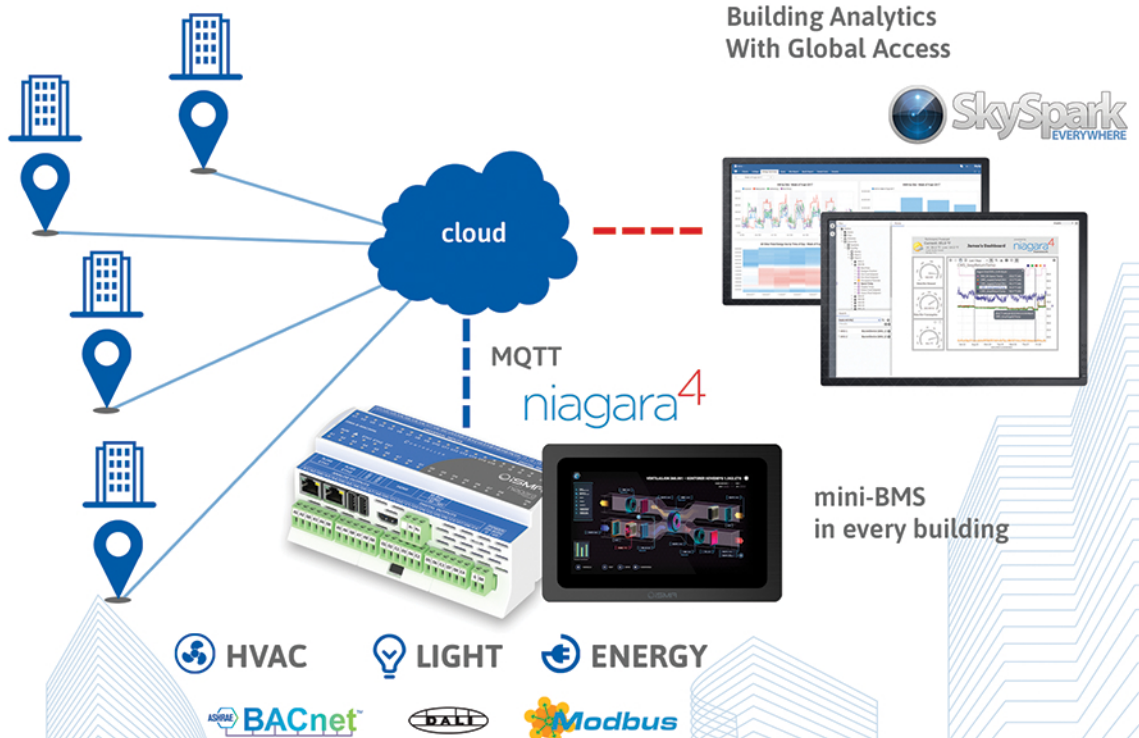

BUILDING
TAKE CONTROL OVER YOUR

iSMA-B-MAC36NL

Master Application Controller

Operability

Just one powerful controller with 36 I/O onboard for monitoring and control, trends, alarms, HTML5 visualization, and ability to integrate all the protocols that exist in the commercial buildings.

iSMA-B-MAC36NL

EVERYTHING UNDER CONTROL

- ◆ **All-in-one-integration**
Achieve maximum efficiency and comfort of the building while reducing the energy cost to minimum thanks to connecting HVAC, metering, lighting, comfort and energy management into one common platform.
- ◆ **Visualization Efficiency**
Access and control HTML5 visualization locally, with onboard HDMI output and 2 USB ports with touch and mouse support, or globally thanks to IP connectivity.
- ◆ **Expandable**
36 onboard inputs and outputs can be easily expanded by series of iSMA I/O Modules by IP or RS485 interface, enabling expanding the controller capabilities at the same time of installation or in the future.
- ◆ **Scalable**
It is all about the scale! Implement BMS into the small and medium-sized buildings that thought they can't afford the BMS.

MULTI-SITE SOLUTION WITH GLOBAL ACCESS

Complex solution...

Provide control, data logging, alarming, scheduling, integration, and visualization. Choose whether you control your building remotely through the browser using a secured connection or locally with a screen connected directly to the controller through the HDMI port.

External Screen
HDMI Connectivity

...to make your building smart!

Bring your building or a group of buildings to the cloud by one of the chosen protocols like MQTT to maximize the efficiency of the buildings, monitor and optimize the operation of the building to minimize the maintenance cost.