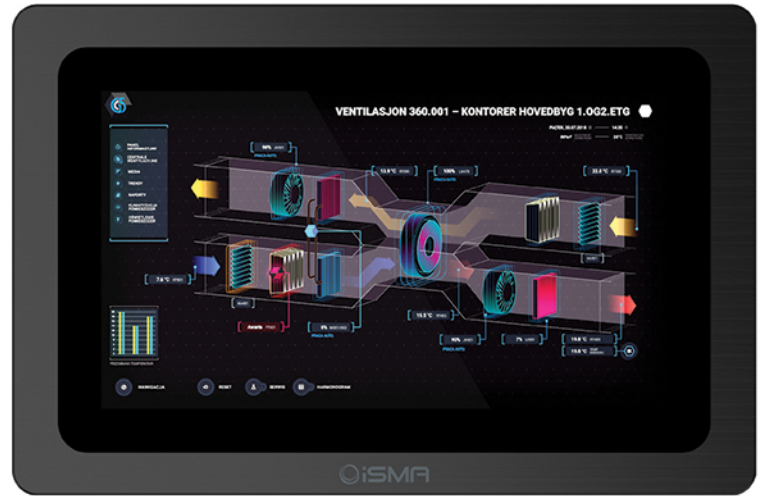

MULTI-SITE SOLUTION WITH GLOBAL ACCESS

Complex solution...

Provide control, data logging, alarming, scheduling, integration, and visualization. Choose whether you control your building remotely through the browser using a secured connection or locally with a screen connected directly to the controller through the HDMI port.

External Screen
HDMI Connectivity

...to make your building smart!

Bring your building or a group of buildings to the cloud by one of the chosen protocols like MQTT to maximize the efficiency of the buildings, monitor and optimize the operation of the building to minimize the maintenance cost.